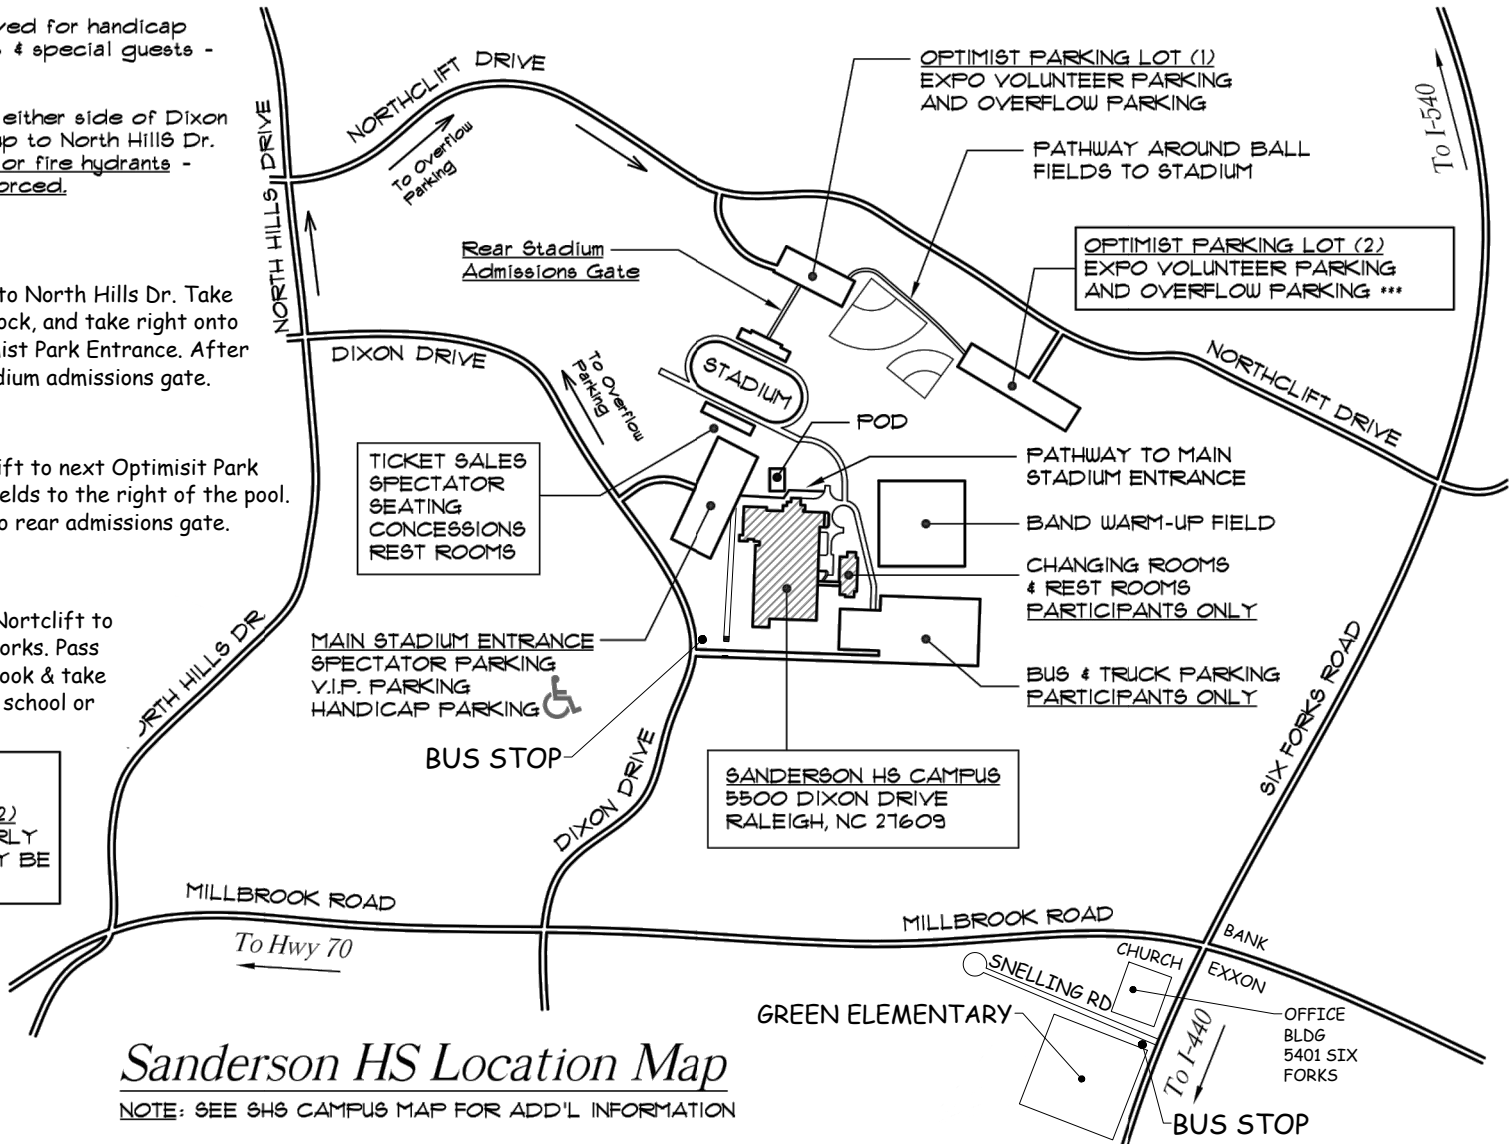

OVERFLOW PARKING

Optimist Lot One (1):

From Sanderson, take Dixon Dr to North Hills Dr. Take right onto North Hills, go one block, and take right onto Northclift. Go 1/3 mile to Optimist Park Entrance. After parking, follow signs to rear stadium admissions gate.

Walking Distance: 100 yards

Optimist Lot Two (2):

Continue past Lot (1) on Northclift to next Optimist Park (Pool) entrance. Walk towards fields to the right of the pool. Follow signs & marked walkway to rear admissions gate.

Walking distance: 300 yards

Green Elem./Office Bldg (3):

From Optimist lots continue on Northclift to stop light. Take right onto Six Forks. Pass through intersection with Millbrook & take next right onto Snelling. Park at school or office building beside it.

PLEASE TAKE NOTE
 *** OPTIMIST PARKING LOT (2) THIS IS A WAKE COUNTY EARLY VOTING SITE - PARKING MAY BE LIMITED

Sanderson HS Location Map

NOTE: SEE SHS CAMPUS MAP FOR ADD'L INFORMATION